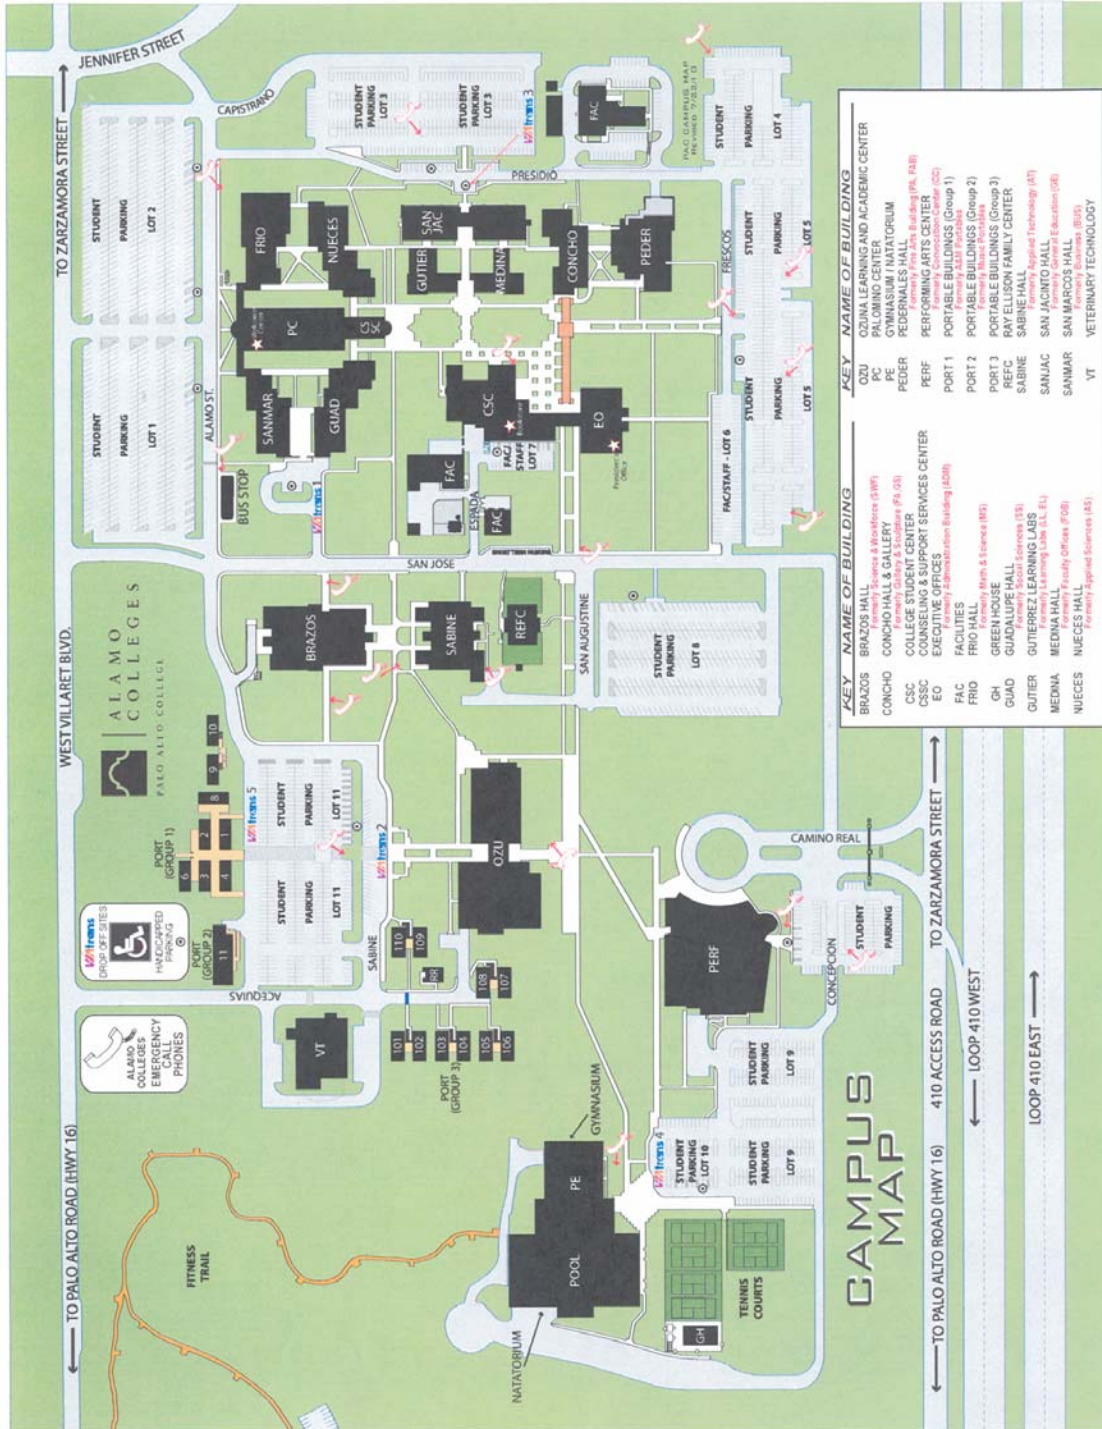

Palo Alto College – Campus Map

1400 W. Villaret Blvd. San Antonio TX 78224

San Antonio Area Map

Palo Alto College is on the South side of SA at Loop 410 and Hwy 16