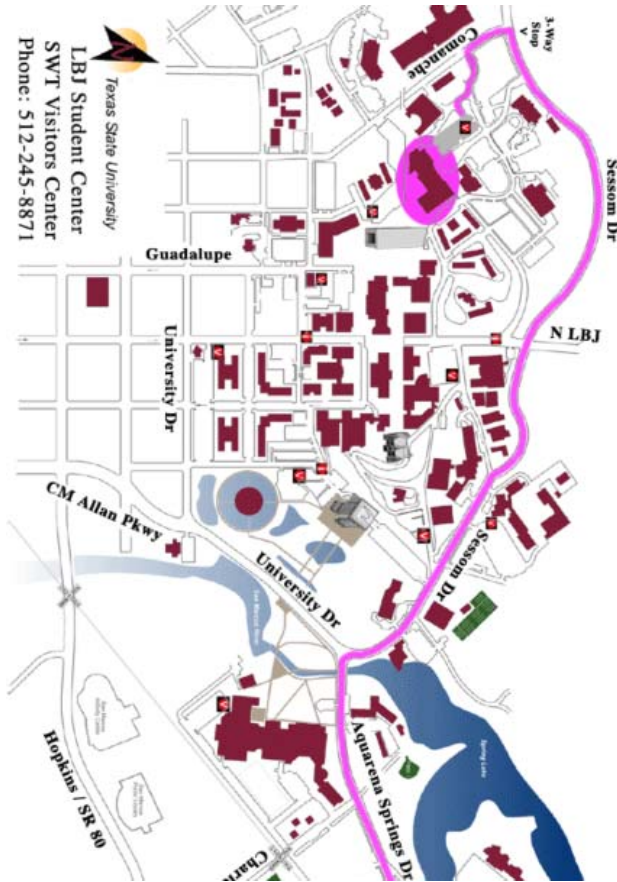

# Map of San Marcos

# Texas State University Map & Directions to LBJ Student Center

Take exit #206 off of I-35.

1. Turn West on Aquarena Springs Drive/Loop 82.
2. You will pass two traffic lights and cross over a railroad track. Bobcat Stadium will be on your left. You will pass another traffic light and then over the San Marcos River.
3. At the next light turn right onto Sessom Drive.
4. You will pass three lights and at the top of the hill turn left at the three-way stop onto Comanche Street.
5. Turn left at the first street, Student Center Dr.
6. Turn right before the stop sign to enter the public parking garage.

# LBJ Student Center

THIRD FLOOR

Elevator  
Lobby