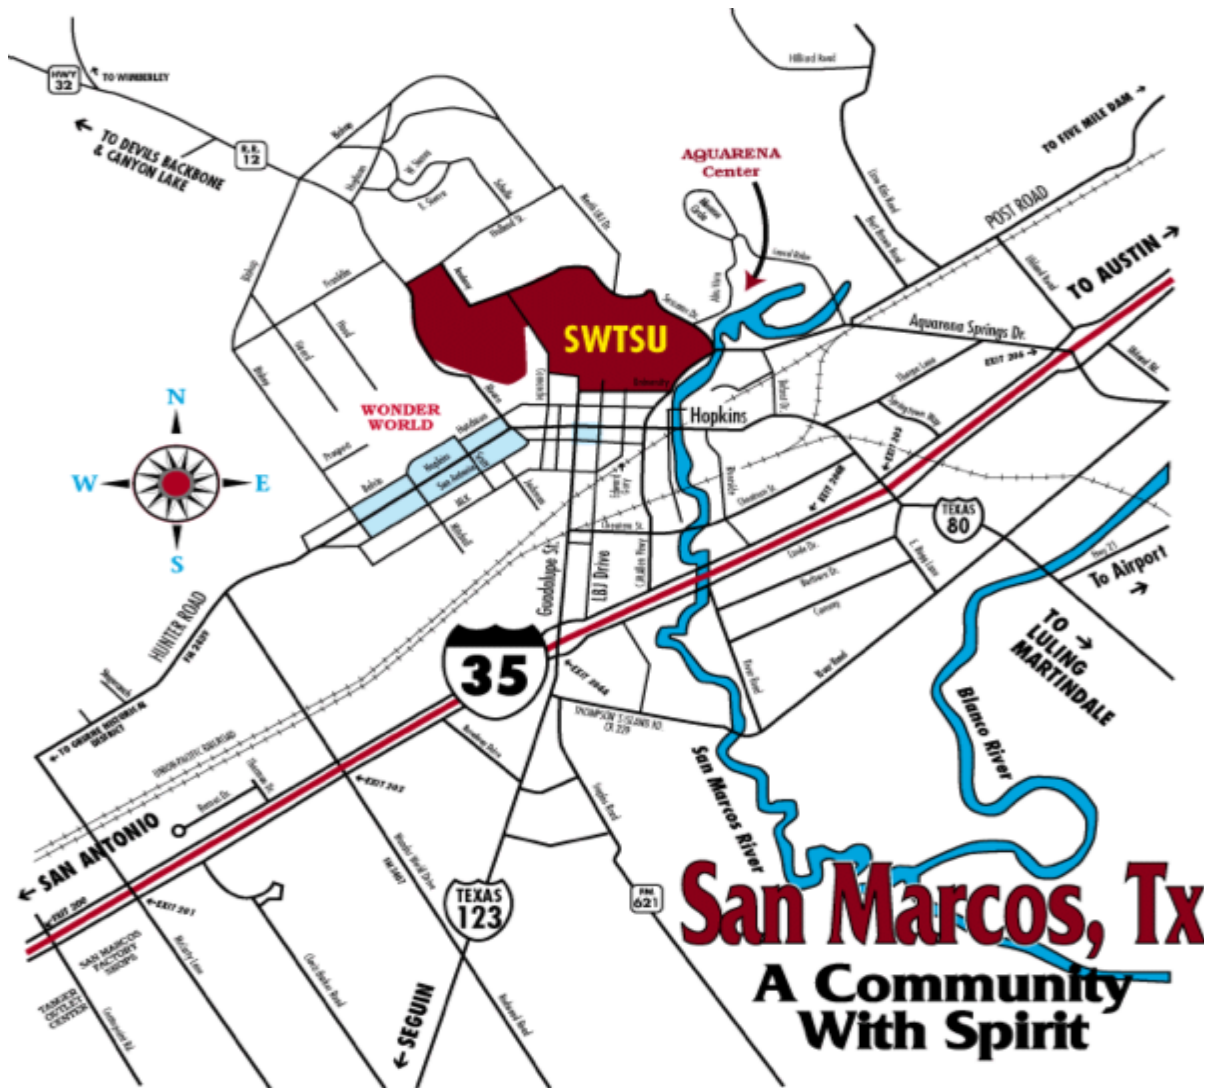

# Map of San Marcos

# Texas State University Map & Directions to LBJ Student Center

Take exit #206 off of I-35.

1. Turn West on Aquarena Springs Drive/Loop 82.
2. You will pass two traffic lights and cross over a railroad track. Bobcat Stadium will be on your left. You will pass another traffic light and then over the San Marcos River.
3. At the next light turn right onto Sessom Drive.
4. You will pass three lights and at the top of the hill turn left at the three-way stop onto Comanche Street.
5. Turn left at the first street, Student Center Dr.
6. Turn right before the stop sign to enter the public parking garage.

# LBJ Student Center

THIRD FLOOR

Elevator  
Lobby