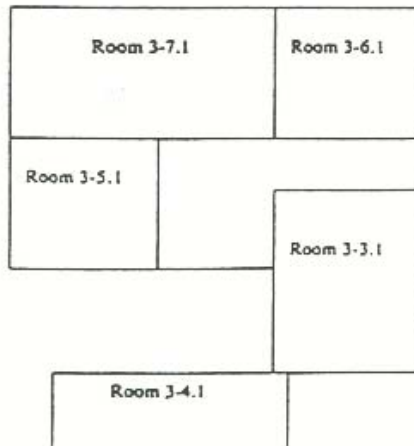

# Texas State University Map & Directions to LBJ Student Center

Take exit #206 off of I-35.

1. Turn West on Aquarena Springs Drive/Loop 82.
2. You will pass two traffic lights and cross over a railroad track. Bobcat Stadium will be on your left. You will pass another traffic light and then over the San Marcos River.
3. At the next light turn right onto Sessom Drive.
4. You will pass three lights and at the top of the hill turn left at the three-way stop onto Comanche Street.
5. Turn left at the first street, Student Center Dr.
6. Turn right before the stop sign to enter the public parking garage.

# LBJ Student Center

THIRD FLOOR

Elevator  
Lobby